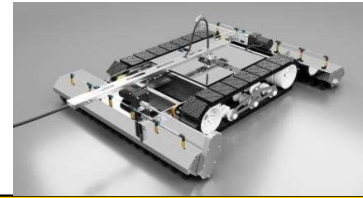

MODEL LİST

www.dsfabrik.com

Robot	Açıklama	SCR-Pro Max	SCR-Pro	SCR-Compact
Dimensions	Length x Width x Height(mm)	1680 x 1160 x 370	1430 x 1160 x 380	870 x 790 x325
	Total Weight (kg)	95	75	42
Weight	Chassis Weight (kg)	56	44	31,5
	Brush Weight (kg)	16,5	12,5	7,5
	Battery Weight (kg)	6	6	3
Brush	Brush Length (mm)	1100	1080	720
	Brush Diameter (mm)	204	164	124
Remote Control	Distance (m)	100	100	100
	Capacity (hours)	12	12	8
Batter	Capacity	24 Volt 30 Ah	24 Volt 30 Ah	24 Volt 12 Ah
	Battery Type	LiFePo4	LiFePo4	LiFePo4
	Max Operating Time (hours)	3,5	4-4,5	2
Movement	Operating Angle (max)	18	18	10
	Operating Speed (m/min)	30	30	15
Pressure	Pressure Applied to Panel (Pa)	4200	4200	3800
Additional Brush	Maximum brush length with addition	1800 mm	Not available	Not available
Sensor	Fall Protection	Available - Var	Optional-Opsiyonel	Optional-Opsiyonel
Drive	Fully Autonomous-Tam Otonom	Optional-Opsiyonel	Not available	Not available
Cleaning	Wet and Dry Cleaning- Islak ve Kuru Temizleme	Available - Var	Available - Var	Only wet cleaning