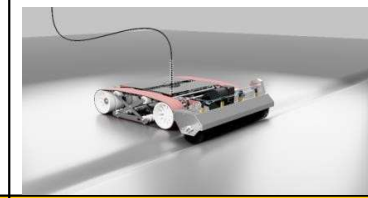

MODEL LİST

www.dsfabrik.com

Robot	Açıklama	SCR-Pro Max	SCR-Pro	SCR-Compact
Dimensions	Length x Width x Height(mm)	1680 x 1160 x 370	1430 x 1160 x 380	870 x 790 x325
	Total Weight (kg)	95	75	42
Weight	Chassis Weight (kg)	56	44	31,5
	Brush Weight (kg)	16,5	12,5	7,5
	Battery Weight (kg)	6	6	3
Brush	Brush Length (mm)	1100	1080	720
	Brush Diameter (mm)	204	164	124
Remote Control	Distance (m)	100	100	100
	Capacity (hours)	12	12	8
Batter	Capacity	24 Volt 30 Ah	24 Volt 30 Ah	24 Volt 12 Ah
	Battery Type	LiFePo4	LiFePo4	LiFePo4
	Max Operating Time (hours)	3,5	4-4,5	2
Movement	Operating Angle (max)	18	18	10
	Operating Speed (m/min)	30	30	15
Pressure	Pressure Applied to Panel (Pa)	4200	4200	3800
Additional Brush	Maximum brush length with addition	1800 mm	Not available	Not available
Sensor	Fall Protection	Available - Var	Optional-Opsiyonel	Optional-Opsiyonel
Drive	Fully Autonomous-Tam Otonom	Optional-Opsiyonel	Not available	Not available
Cleaning	Wet and Dry Cleaning- Islak ve Kuru Temizleme	Available - Var	Available - Var	Only wet cleaning