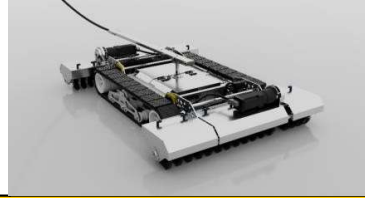

MODEL LİST

www.dsfabrik.com

Robot	Açıklama	SCR-Pro Max	SCR-Pro	SCR-Compact
Dimensions	Length x Width x Height(mm)	1680 x 1160 x 370	1430 x 1160 x 380	870 x 790 x325
	Total Weight (kg)	95	75	42
Weight	Chassis Weight (kg)	56	44	31,5
	Brush Weight (kg)	16,5	12,5	7,5
	Battery Weight (kg)	6	6	3
Brush	Brush Length (mm)	1100	1080	720
	Brush Diameter (mm)	204	164	124
Remote Control	Distance (m)	100	100	100
	Capacity (hours)	12	12	8
Batter	Capacity	24 Volt 30 Ah	24 Volt 30 Ah	24 Volt 12 Ah
	Battery Type	LiFePo4	LiFePo4	LiFePo4
	Max Operating Time (hours)	3,5	4-4,5	2
Movement	Operating Angle (max)	18	18	10
	Operating Speed (m/min)	30	30	15
Pressure	Pressure Applied to Panel (Pa)	4200	4200	3800
Additional Brush	Maximum brush length with addition	1800 mm	Not available	Not available
Sensor	Fall Protection	Available - Var	Optional-Opsiyonel	Optional-Opsiyonel
Drive	Fully Autonomous-Tam Otonom	Optional-Opsiyonel	Not available	Not available
Cleaning	Wet and Dry Cleaning- Islak ve Kuru Temizleme	Available - Var	Available - Var	Only wet cleaning